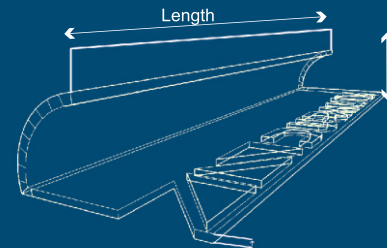

USAGE

OUTER CORNER PROFILE(DIGITAL BEADING - PVC)

Available Colours (there will be slight variation in colours)

Available Sizes

H = 7 mm

Length

7 feet

Available Quantity