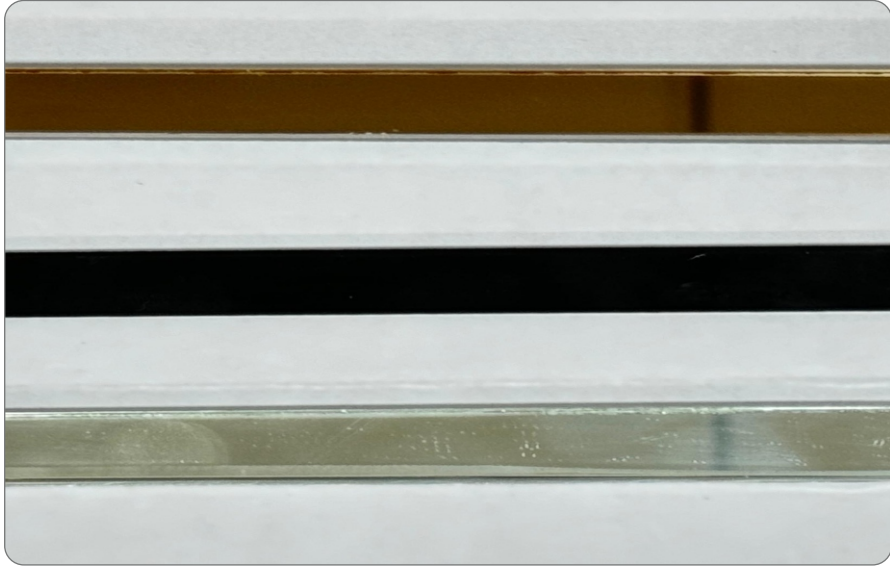

USAGE

OUTER CORNER PROFILE(DIGITAL BEADING - PVC)

Available Colours (there will be slight variation in colours)

Available Sizes

H = 7 mm

Length

7 feet

Available Quantity

10 Nos / Pack and
200 Nos / Box

DIMENSIONS

APPLICATION

USAGE

1200x12mm GLASS PATTI (MIRROR)

Available Colours (there will be slight variation in colours)

1200x12mm SPARKLE PATTI

Available Colours (there will be slight variation in colours)

24x4 BORDER TILES

Available Colours (there will be slight variation in colours)

BLACK PLAIN

BLACK GRANITE

TERACOTTA PLAIN

TERACOTTA GRANITE

BORDER TILES

24x4