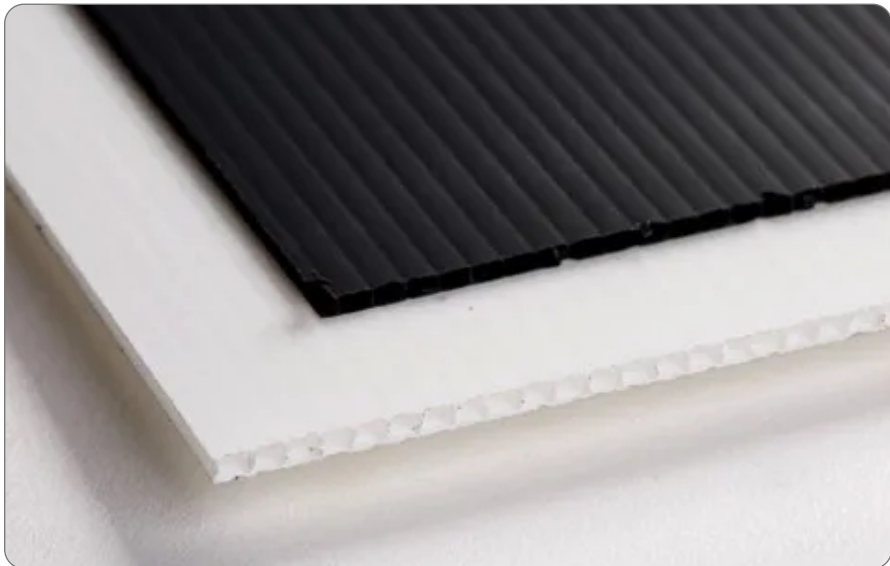

6x4 TILES POTECTION SHEET

Available Colours Black & White

PROTECTION SHEET

6x4

75pcs.

PER BAG