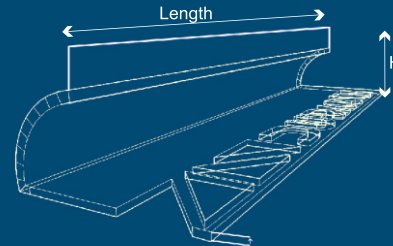

**TILES CORNER PATTI
GLASS PATTI | BORDER TILES
TILES PROTECTION SHEET**

**Wall Tiles
Floor Tiles
Vitrified Tiles
Sanitaryware**

SEP.
2024

OUTER CORNER PROFILE(TILE BEADING - PVC)

Available Colours (there will be slight variation in colours)

Available Sizes

H = 7 mm
H = 9.5 mm

Length

7 feet
7 feet

Available Quantity

10 Nos / Pack and
200 Nos / Box

DIMENSIONS

APPLICATION

USAGE

OUTER CORNER PROFILE(DIGITAL BEADING - PVC)

Available Colours (there will be slight variation in colours)

Available Sizes

H = 7 mm

Length

7 feet

Available Quantity