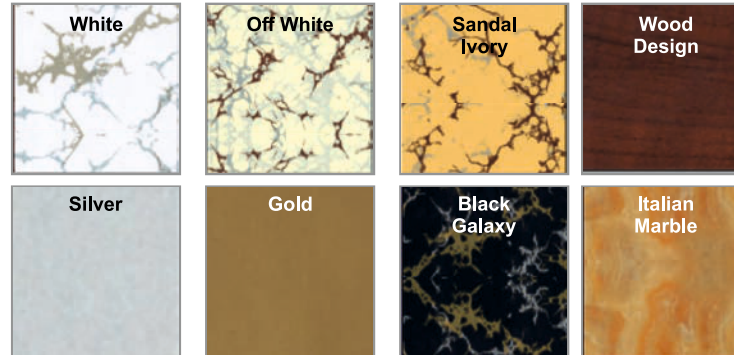

White - Glossy	Ivory - Glossy	Alphine Blue Glossy	Pink / Magenta Glossy	Terakotta Glossy	Beige Glossy
Brown Glossy	C.Brown Glossy	Red Brown / Burgandy Glossy	Grey Glossy	C.Beige Glossy	Black Glossy
White - Matte	Ivory - Matte	off White Matte	Pista Green Matte	Sky Blue Matte	

USAGE

OUTER CORNER PROFILE(DIGITAL BEADING - PVC)

Available Colours (there will be slight variation in colours)

Available Sizes

H = 7 mm

Length

7 feet

Available Quantity

24x4 BORDER TILES

Available Colours (there will be slight variation in colours)

BLACK PLAIN

BLACK GRANITE

TERACOTTA PLAIN

TERACOTTA GRANITE

BORDER TILES

24x4